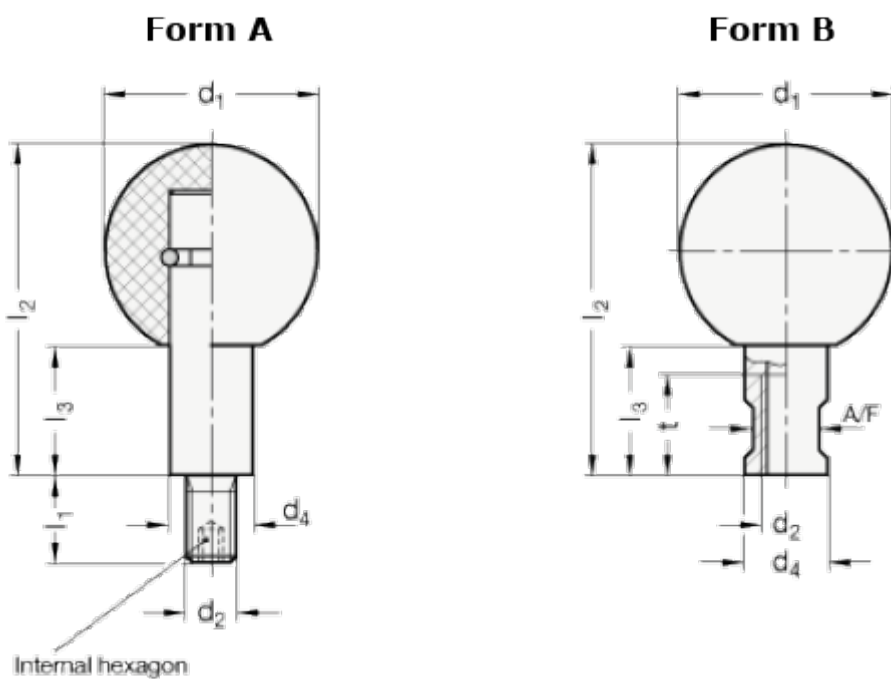

Article number: 20319225M6B

Description: E+G Revolving ball knob
GN 319.2-25-M6-B

Measures

d_1 = 25

d_2 = M6

d_3 = 10

Form = B

l_1 = 11

l_2 = 37.5

l_3 = 15